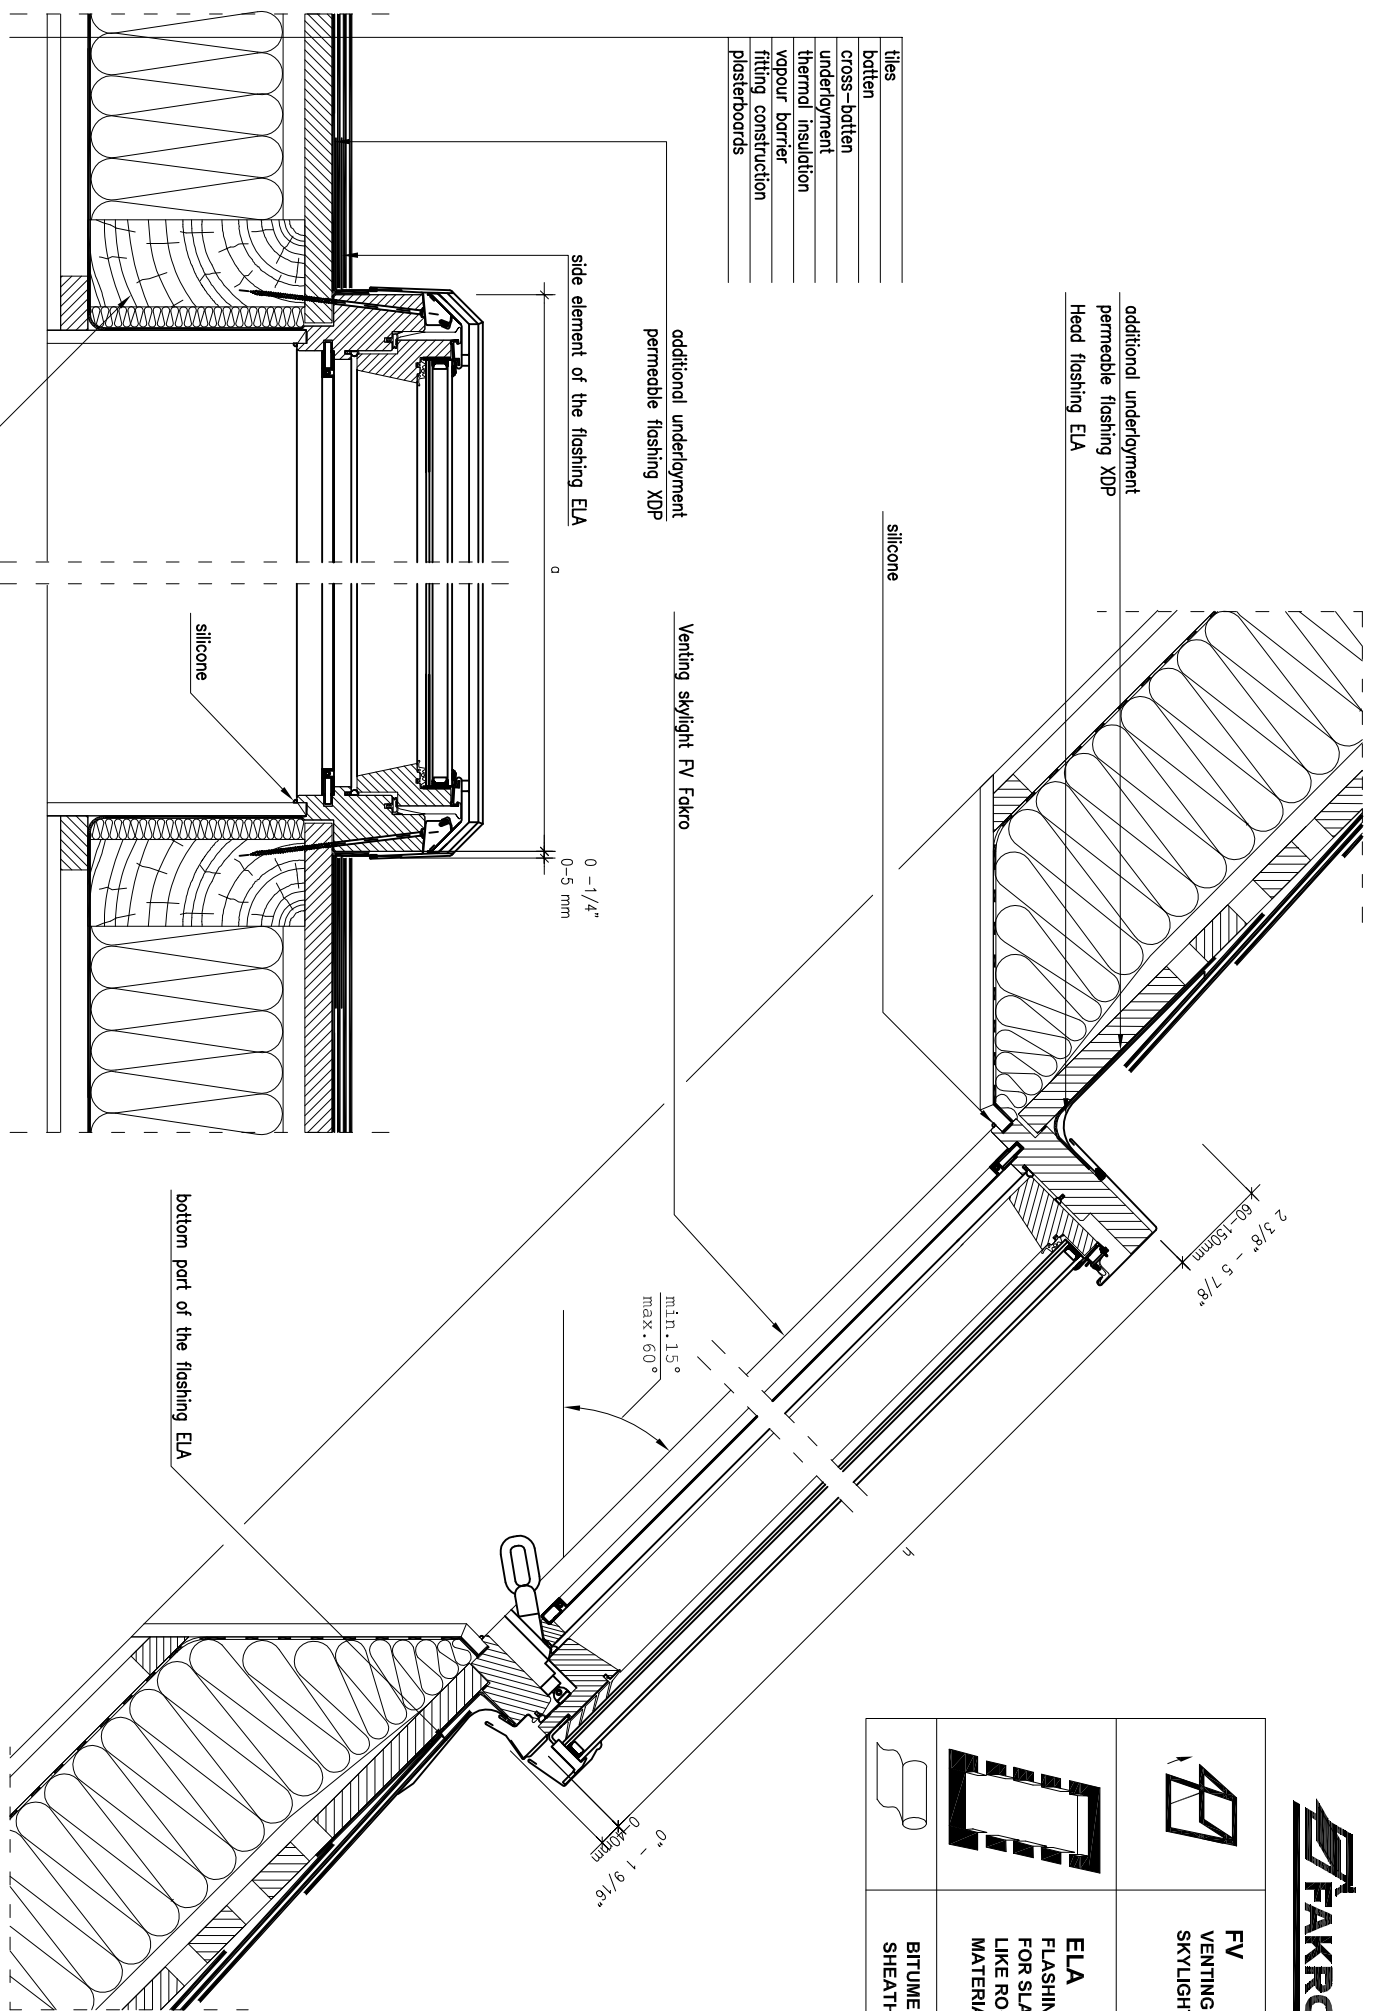

	<b>FV</b> VENTING SKYLIGHT
	<b>ELA</b> FLASHING FOR SLATE LIKE ROOFING MATERIALS
	<b>BITUMEN</b> SHEATHING

INVESTOR  DESIGN UNIT	TITLE  NAME OF THE DRAWING VERTICAL AND HORIZONTAL CROSS - SECTIONS: VENTING SKYLIGHT FV FOR FLAT ROOFING MATERIALS	SCALE	DESIGNER
-----------------------------	---	-------	----------