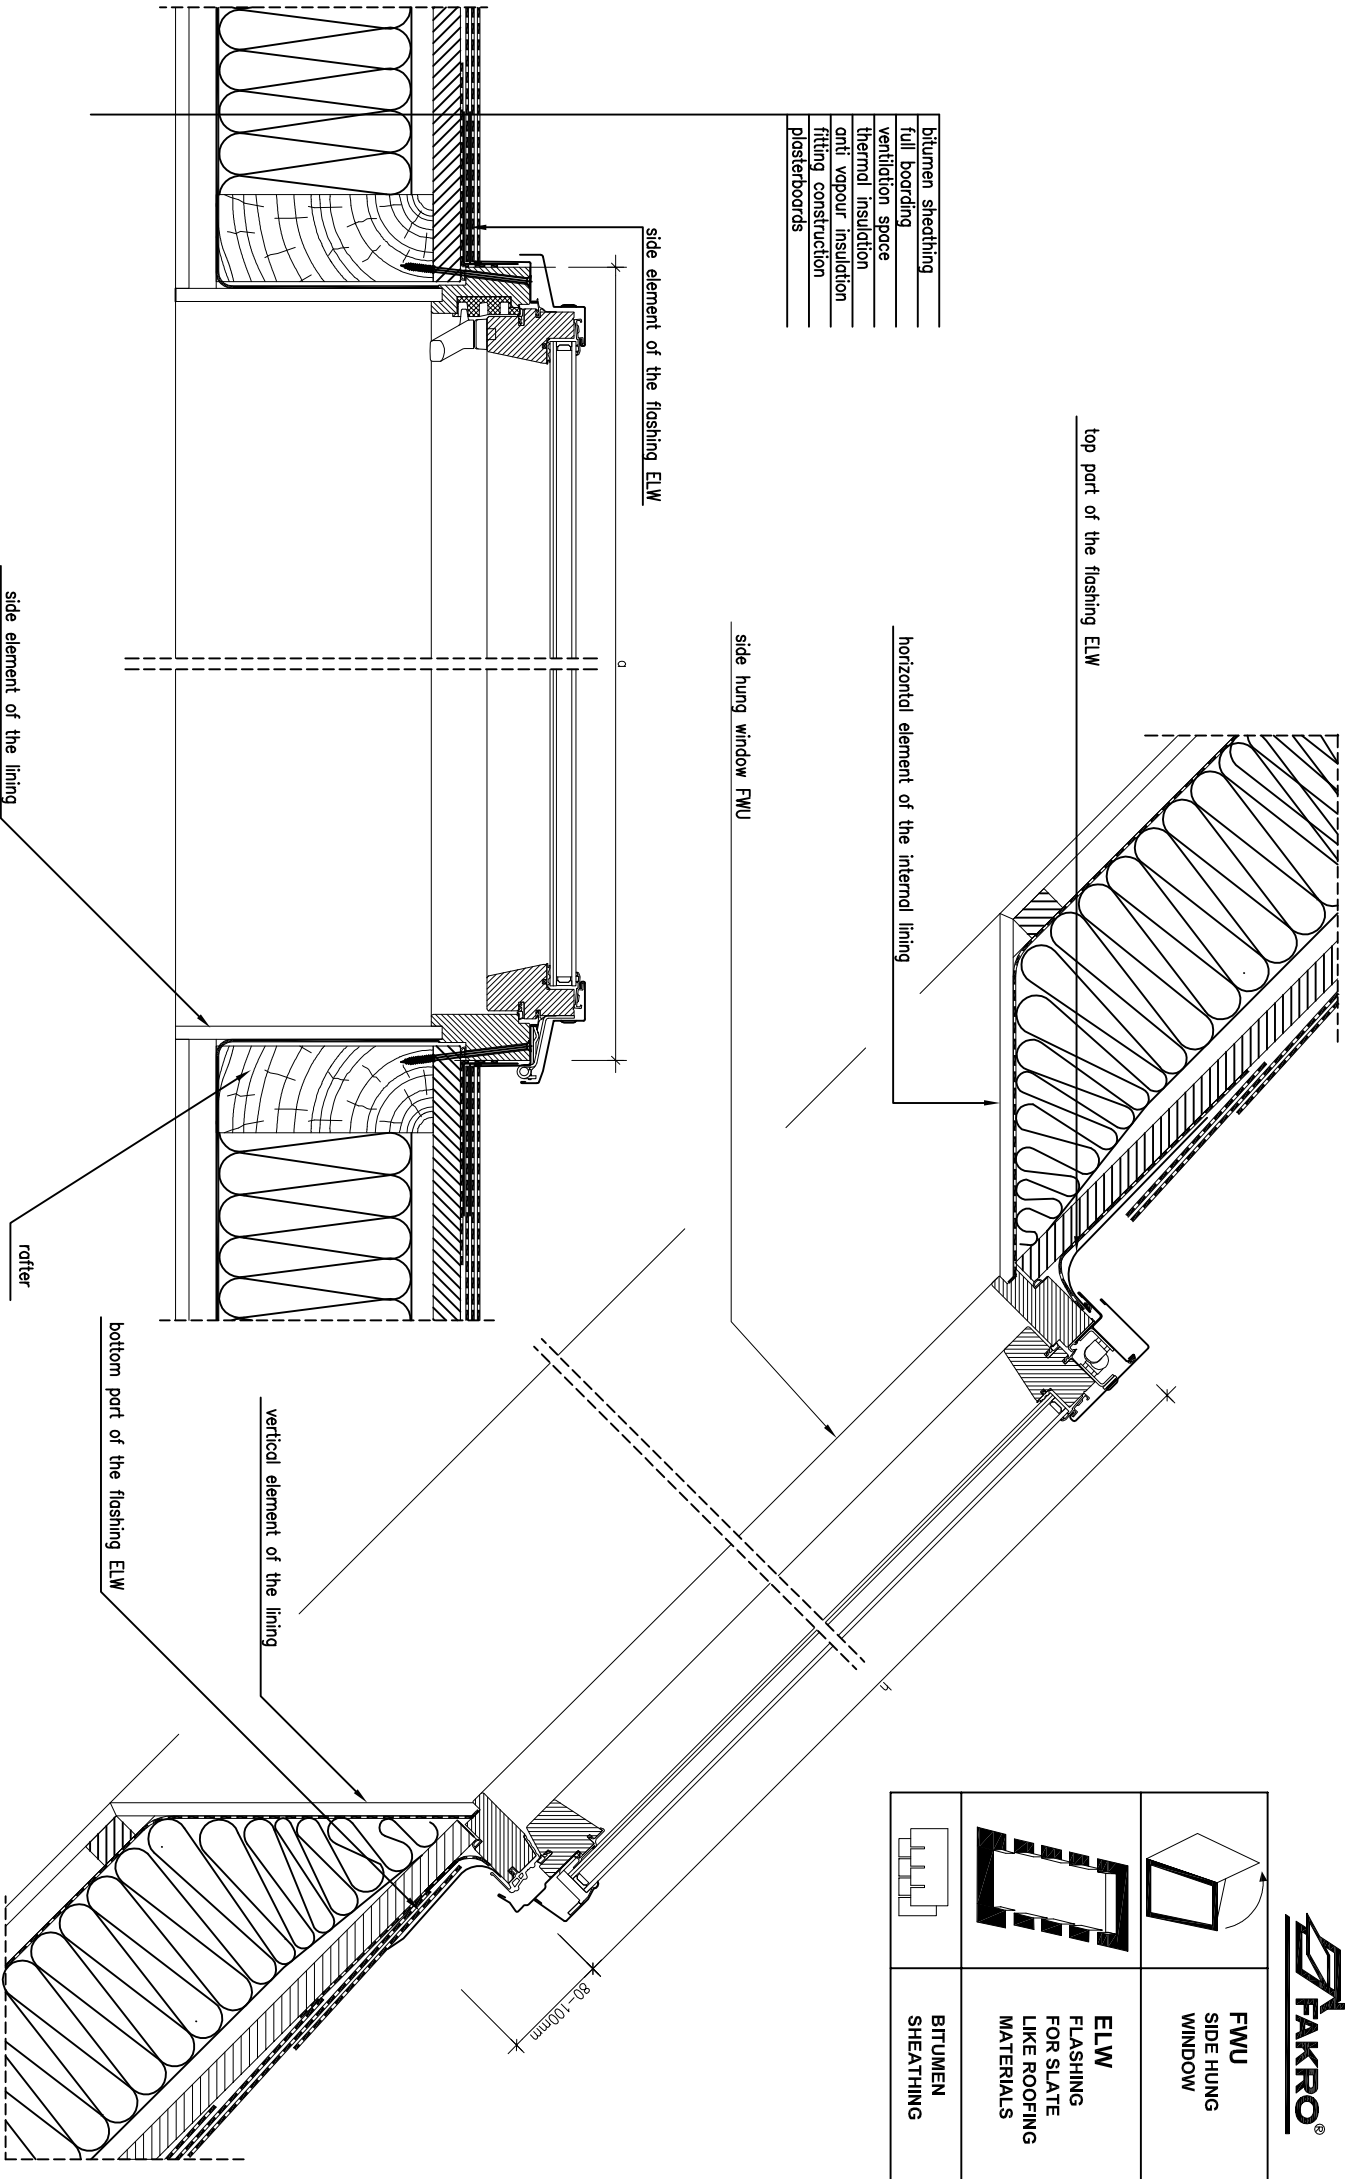

	FWU SIDE HUNG WINDOW
	ELW FLASHING FOR SLATE LIKE ROOFING MATERIALS
	BITUMEN SHEATHING

- bitumen sheathing
- full boarding
- ventilation space
- thermal insulation
- anti vapour insulation
- fitting construction
- plasterboards

INVESTOR	TITLE	SCALE	DESIGNER
DESIGN UNIT	NAME OF THE DRAWING SIDE HUNG WINDOW FWU WITH FLASHING ELW FOR SLATE LIKE ROOFING MATERIALS	DATE AND DRAWING NO.	
VERTICAL AND HORIZONTAL CROSS - SECTIONS: SIDE HUNG WINDOW FWU WITH FLASHING ELW FOR SLATE LIKE ROOFING MATERIALS			