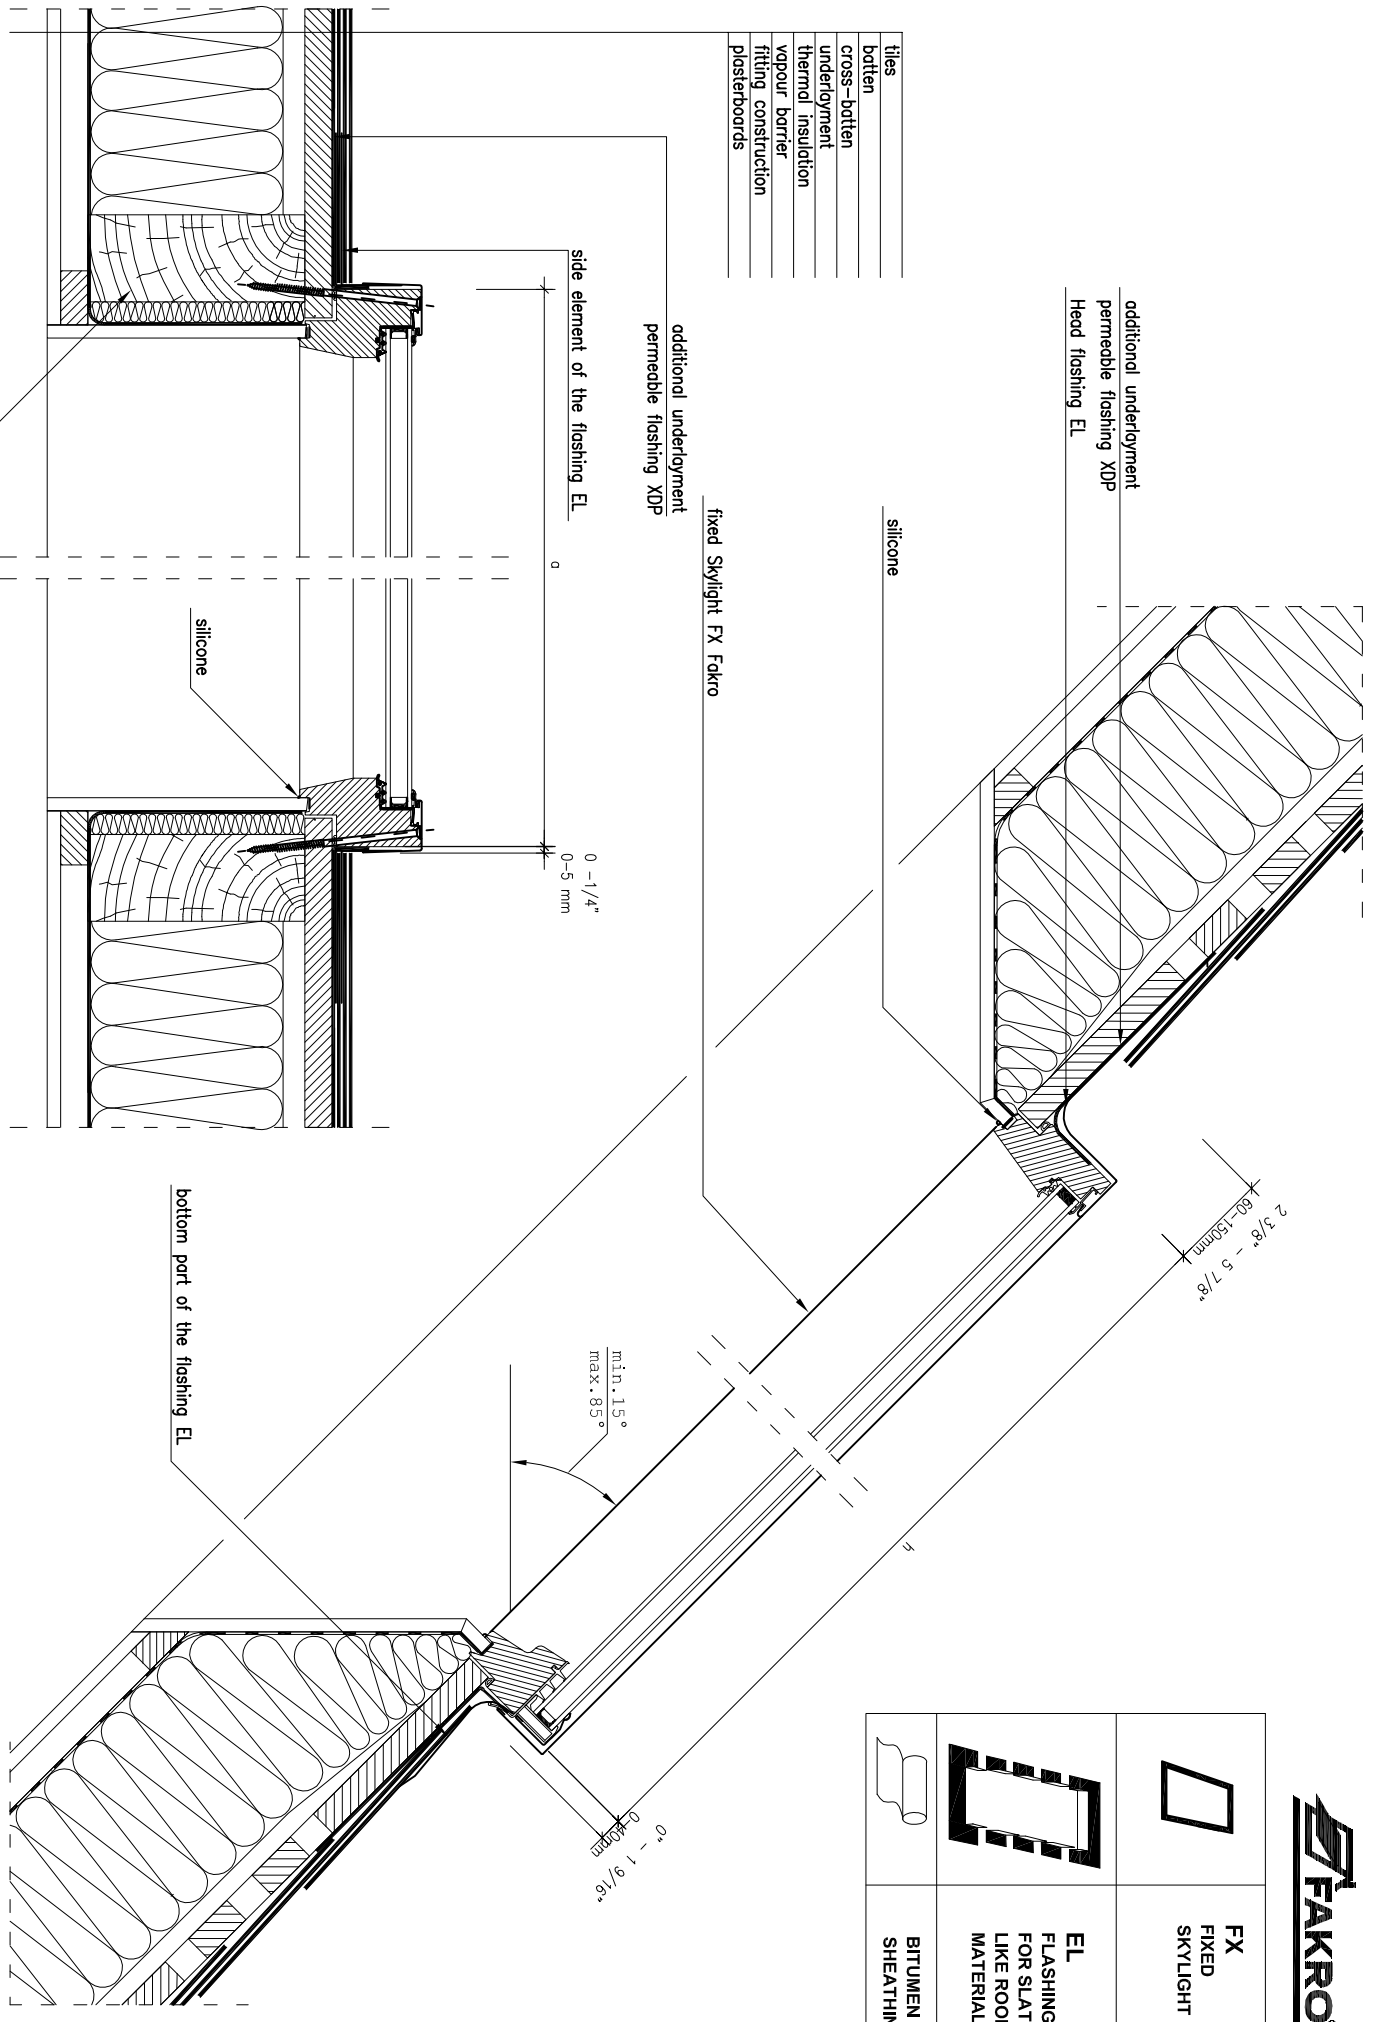

	FX FIXED SKYLIGHT
	EL FLASHING FOR SLATE LIKE ROOFING MATERIALS
	BITUMEN SHEATHING

- tiles
- batten
- cross-batten
- underlayment
- thermal insulation
- vapour barrier
- fitting construction
- plasterboards

additional underlayment
permeable flashing XDP
Head flashing EL

fixed Skylight FX Fakro

silicone

additional underlayment
permeable flashing XDP

side element of the flashing EL

0 - 1/4"
0-5 mm

silicone

bottom part of the flashing EL

min. 15°
max. 85°

0 - 1 9/16"
0-40mm

rafter

INVESTOR	TITLE	SCALE	DESIGNER
DESIGN UNIT	NAME OF THE DRAWING VERTICAL AND HORIZONTAL CROSS - SECTIONS: FIXED SKYLIGHT FX FOR FLAT ROOFING MATERIALS	DATE AND DRAWING NO.	